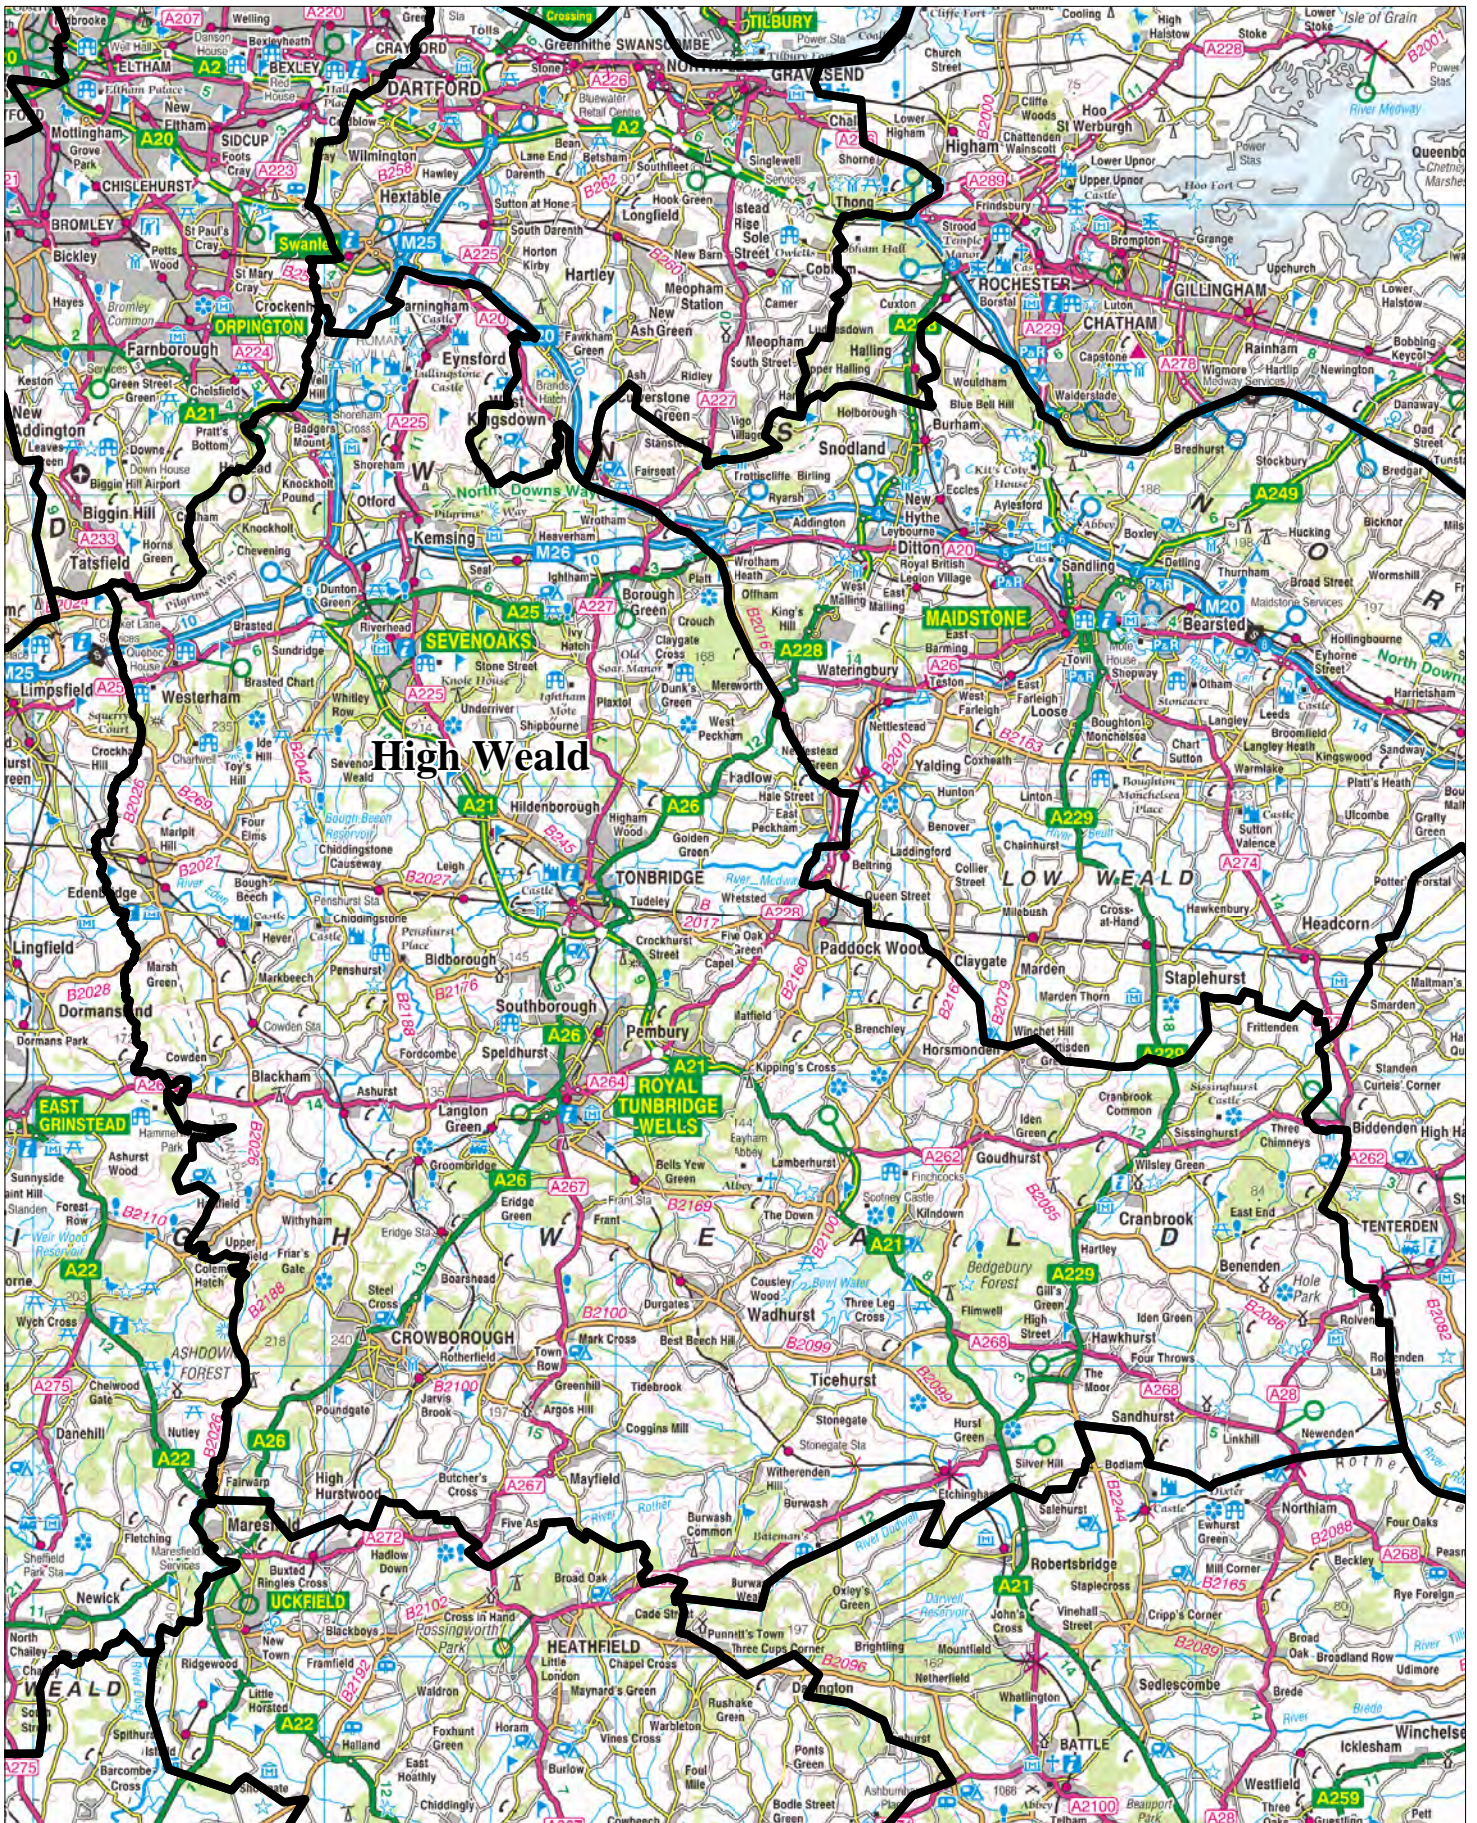

High Weald

This map is reproduced from Ordnance Survey material with the permission of Ordnance Survey on behalf of the Controller of Her Majesty's Stationery Office © Crown copyright. Unauthorised reproduction infringes Crown copyright and may lead to prosecution or civil proceedings. Copyright (c) The Rent Service (100037248) 2007.