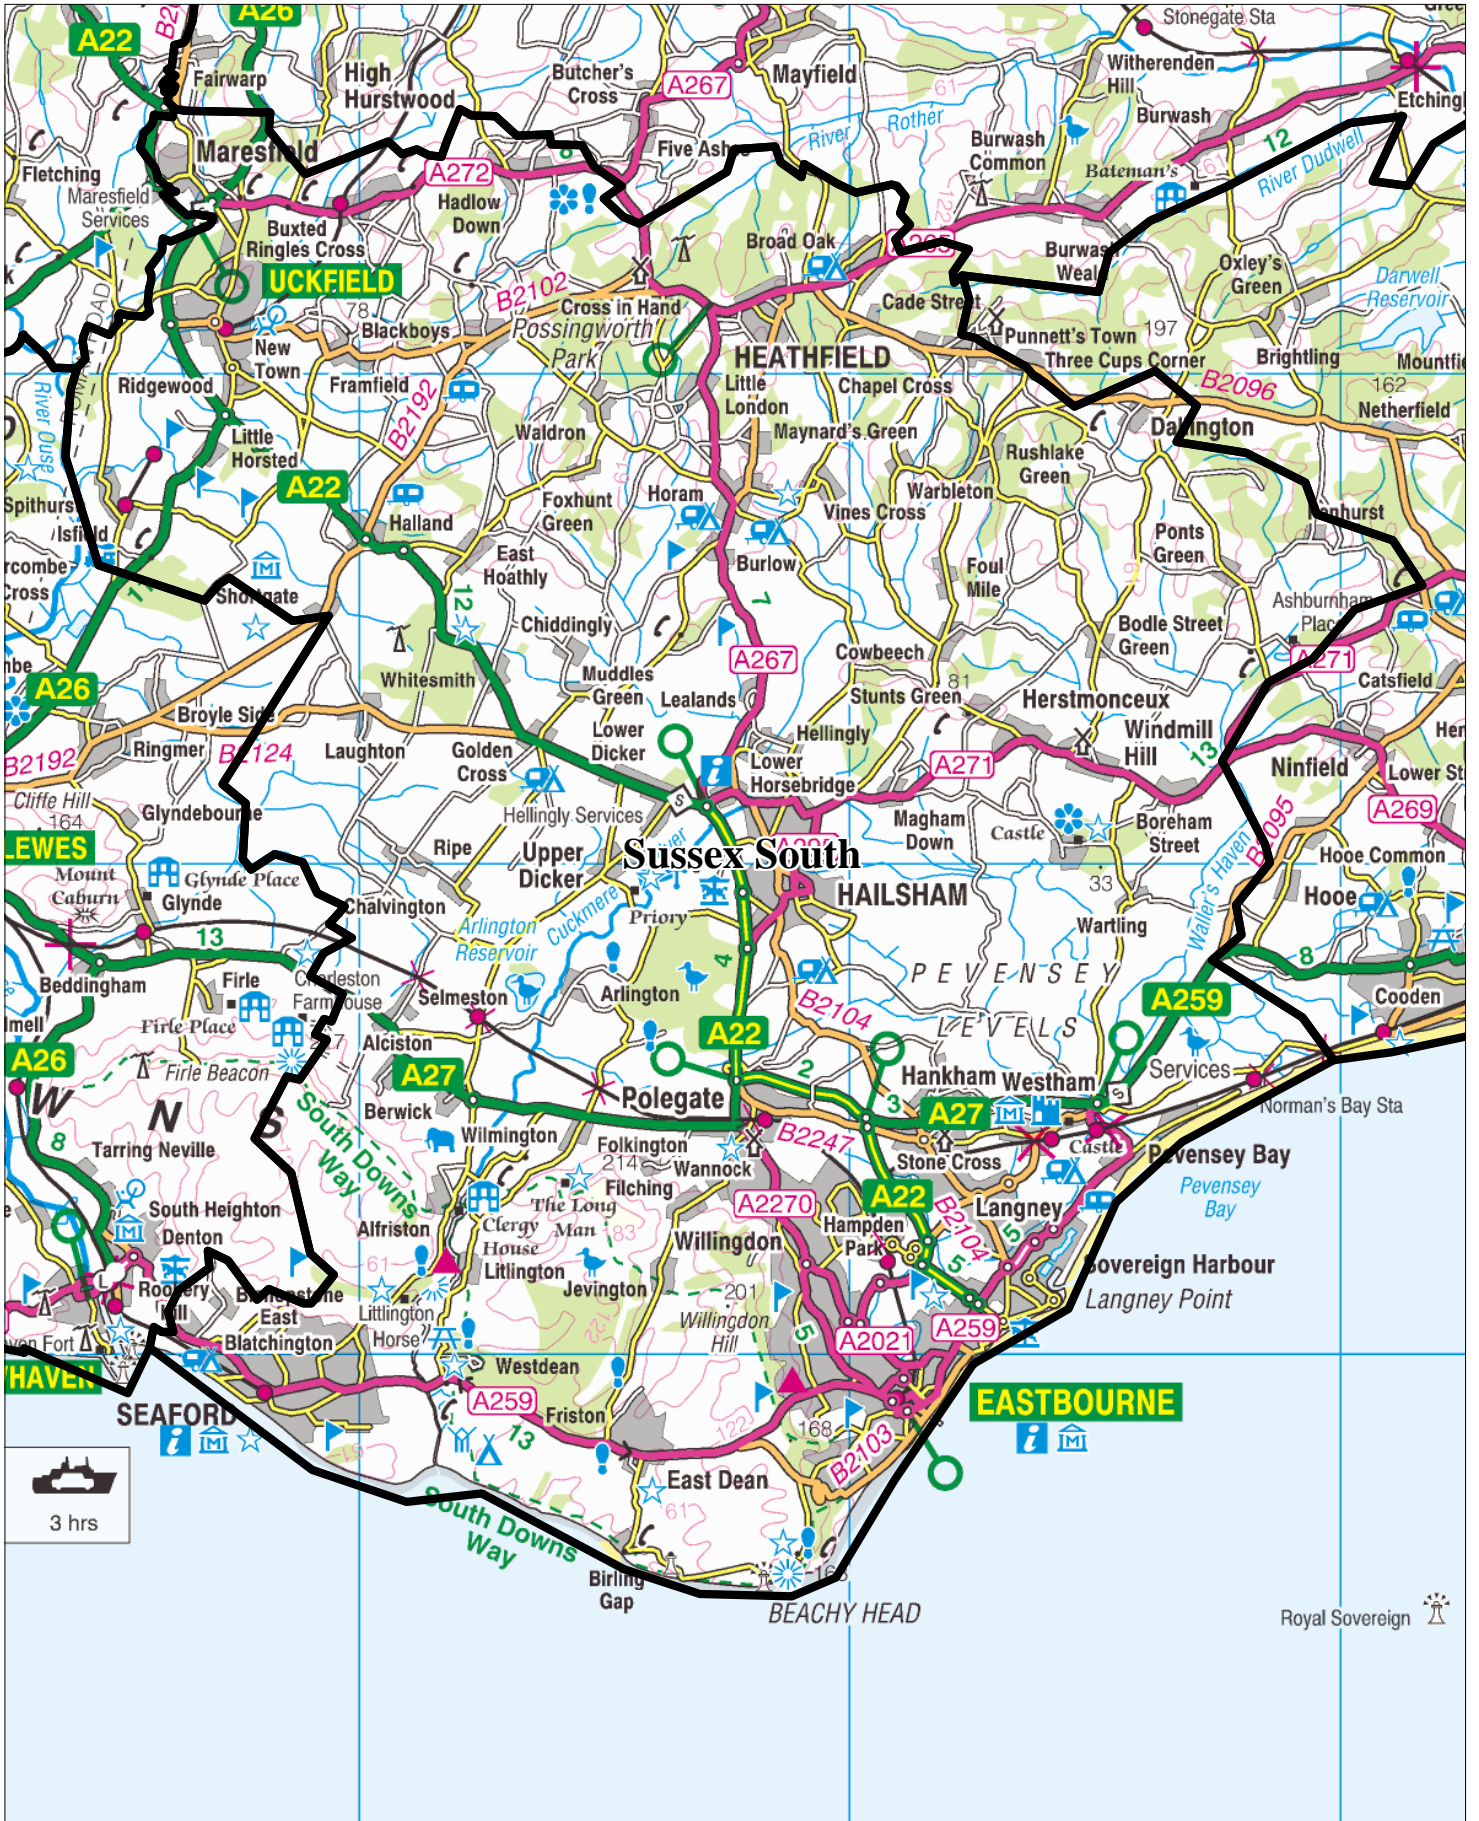

# Sussex South

This map is reproduced from Ordnance Survey material with the permission of Ordnance Survey on behalf of the Controller of Her Majesty's Stationery Office © Crown copyright. Unauthorised reproduction infringes Crown copyright and may lead to prosecution or civil proceedings. Copyright (c) The Rent Service (100037248) 2007.