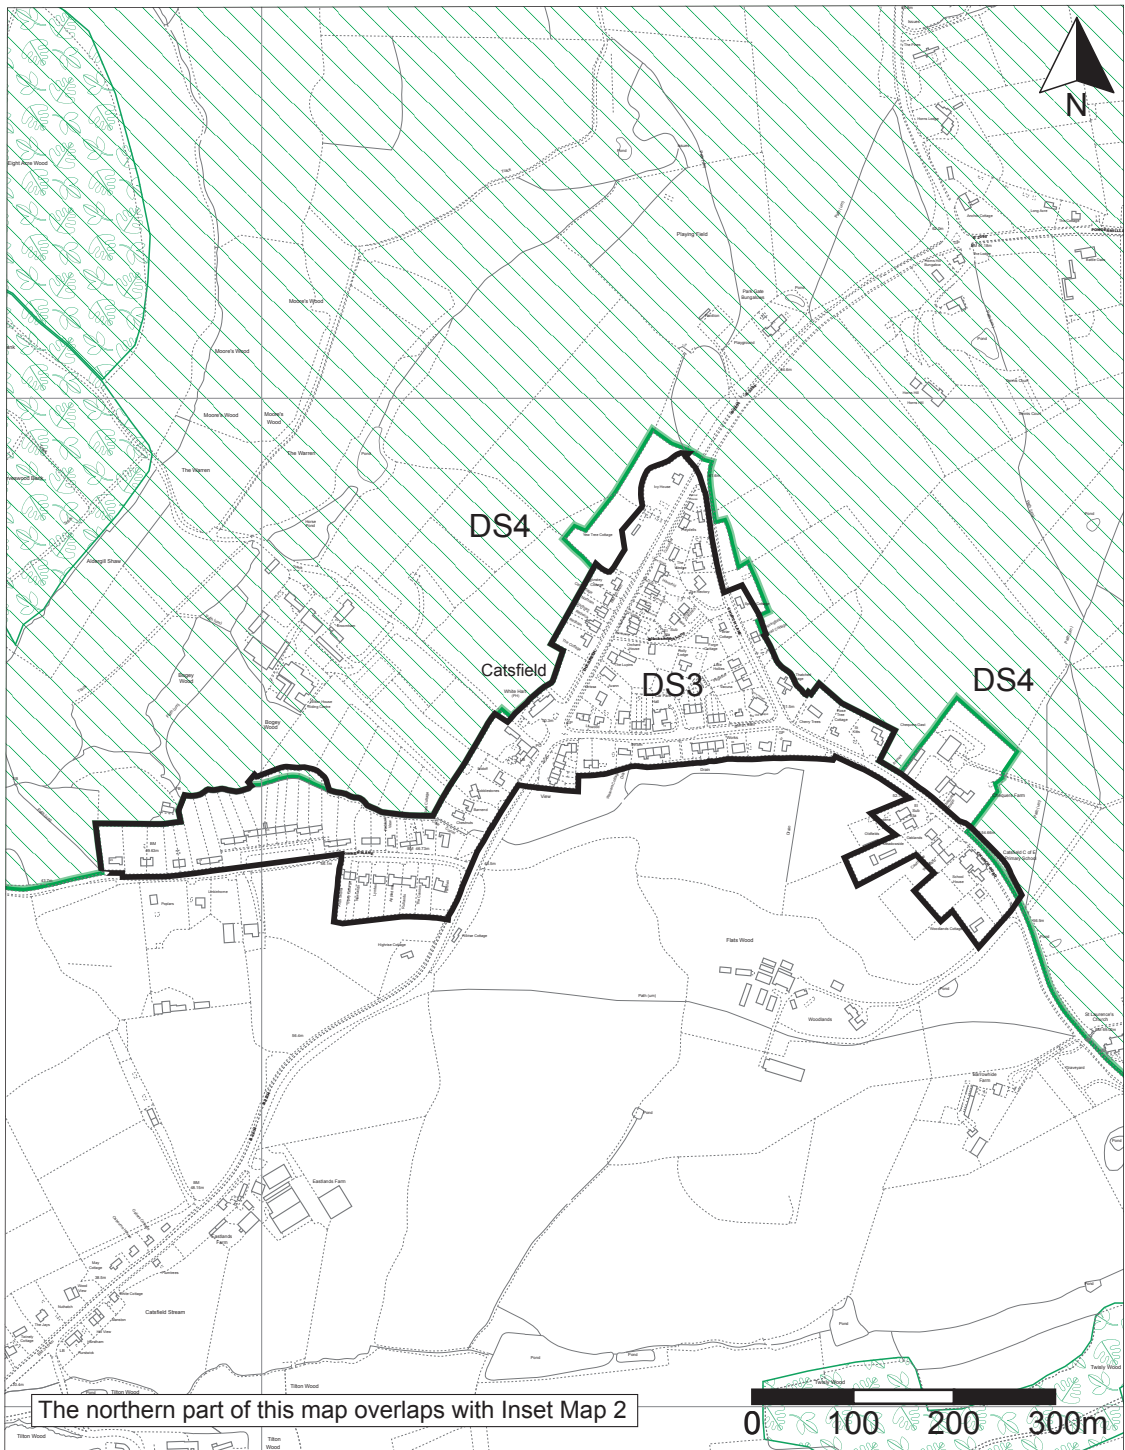

CATSFIELD, Inset Map No.11

-  Development Boundary
- DS3** Policy Numbers (eg. DS3)
-  AONB (Area of Outstanding Natural Beauty)
-  Ancient Woodland