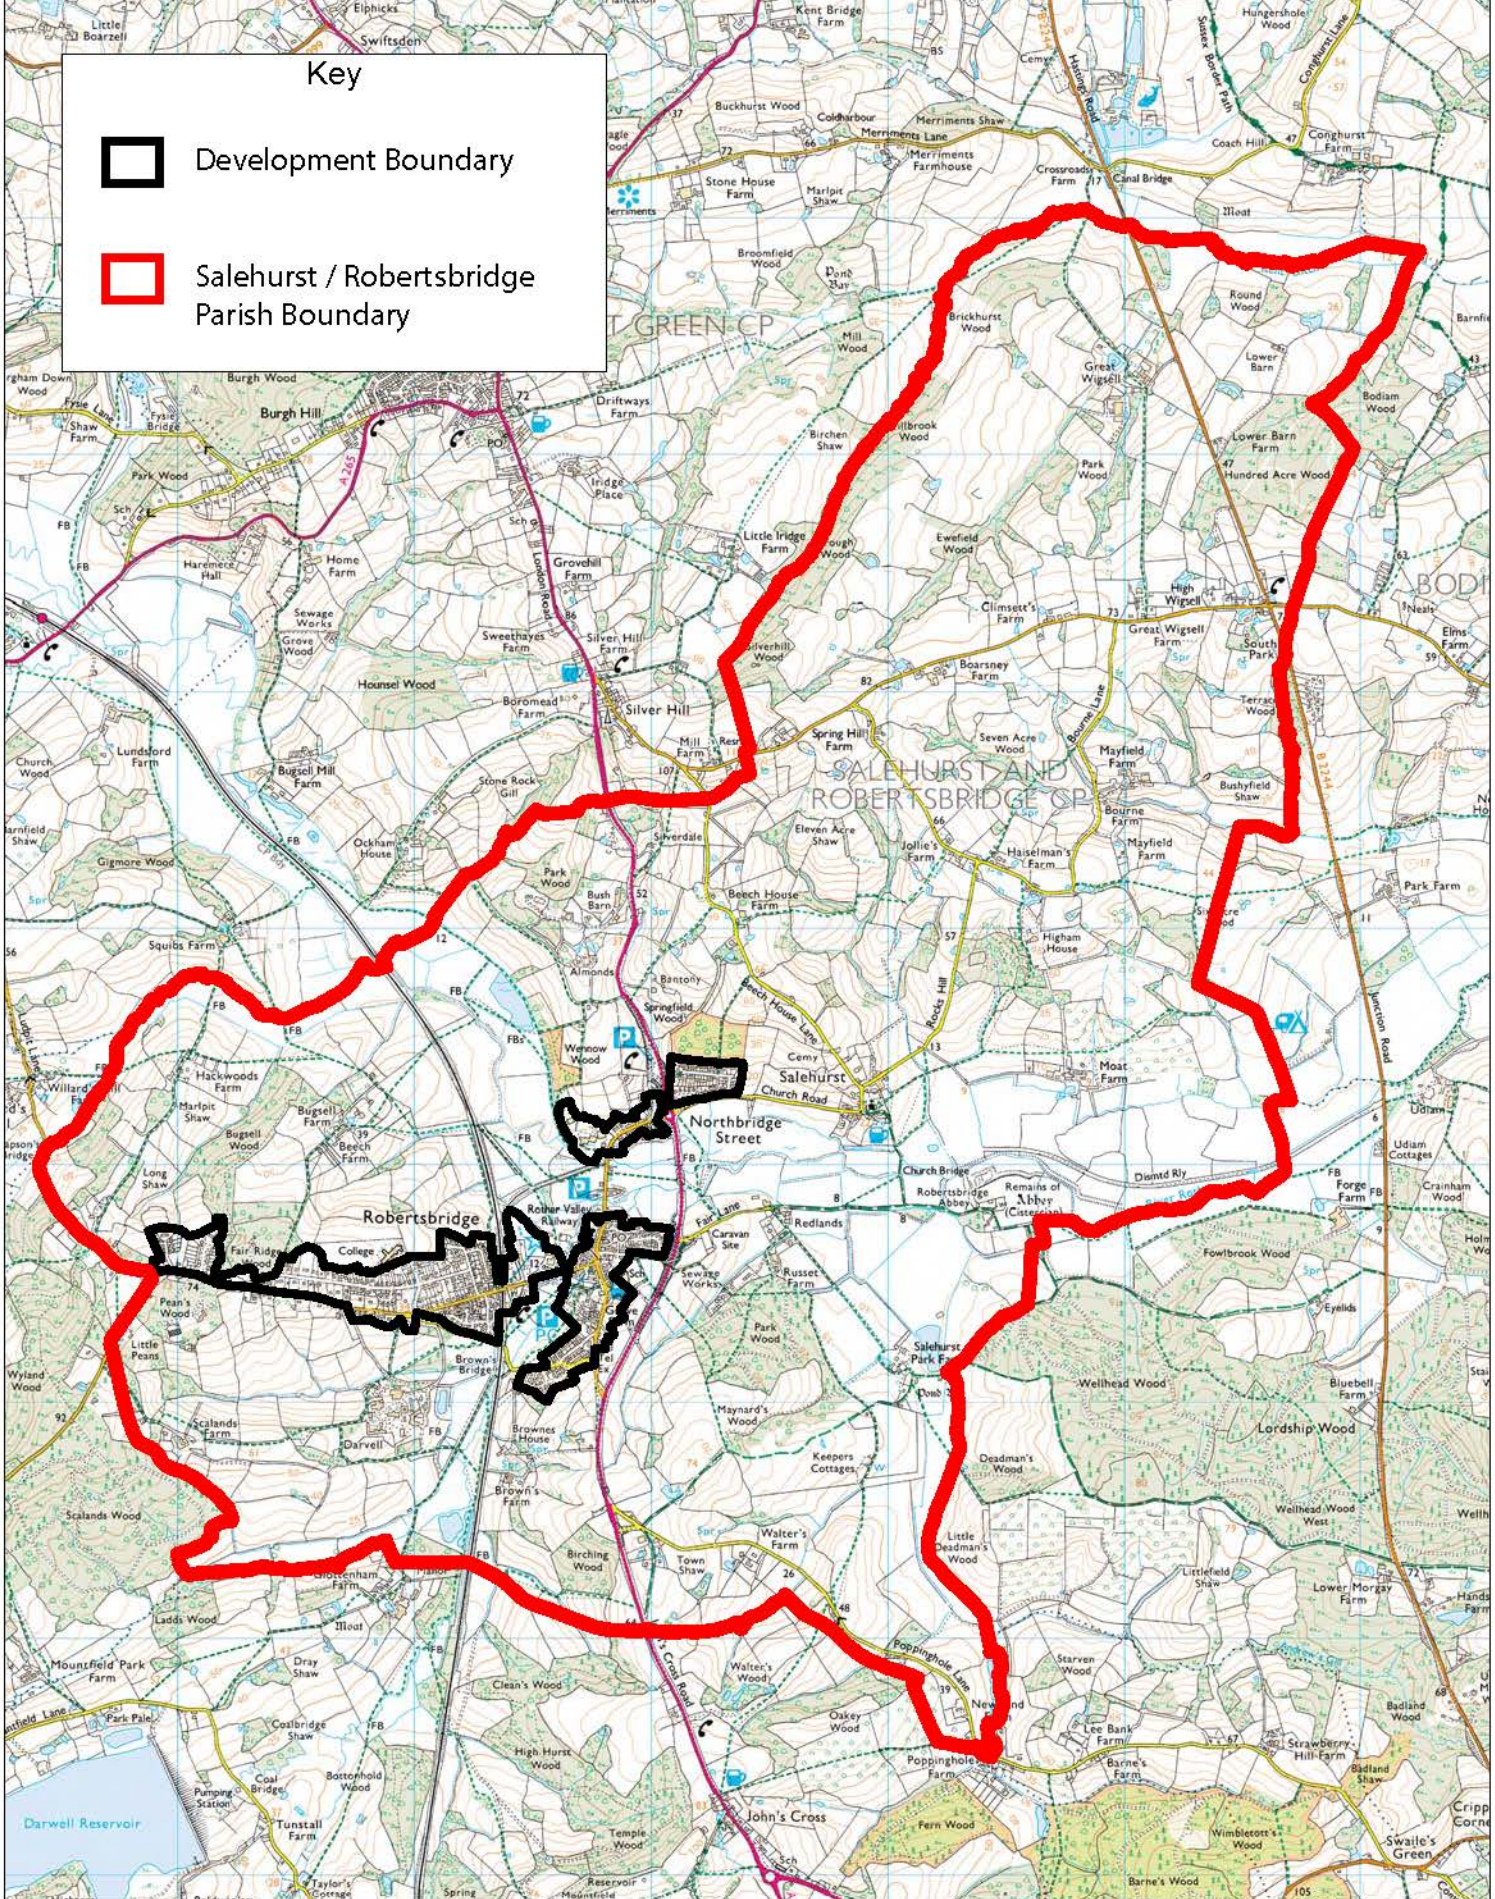

### Key

Development Boundary

Salehurst / Robertsbridge Parish Boundary

Reproduced from the Ordnance Survey mapping with the permission of the Controller of Her Majesty's Stationery Office. (Crown Copyright). Unauthorised reproduction infringes Crown copyright and may lead to prosecution or civil proceedings. Rother District Council Licence No 100018643 2015. No further copies may be made.